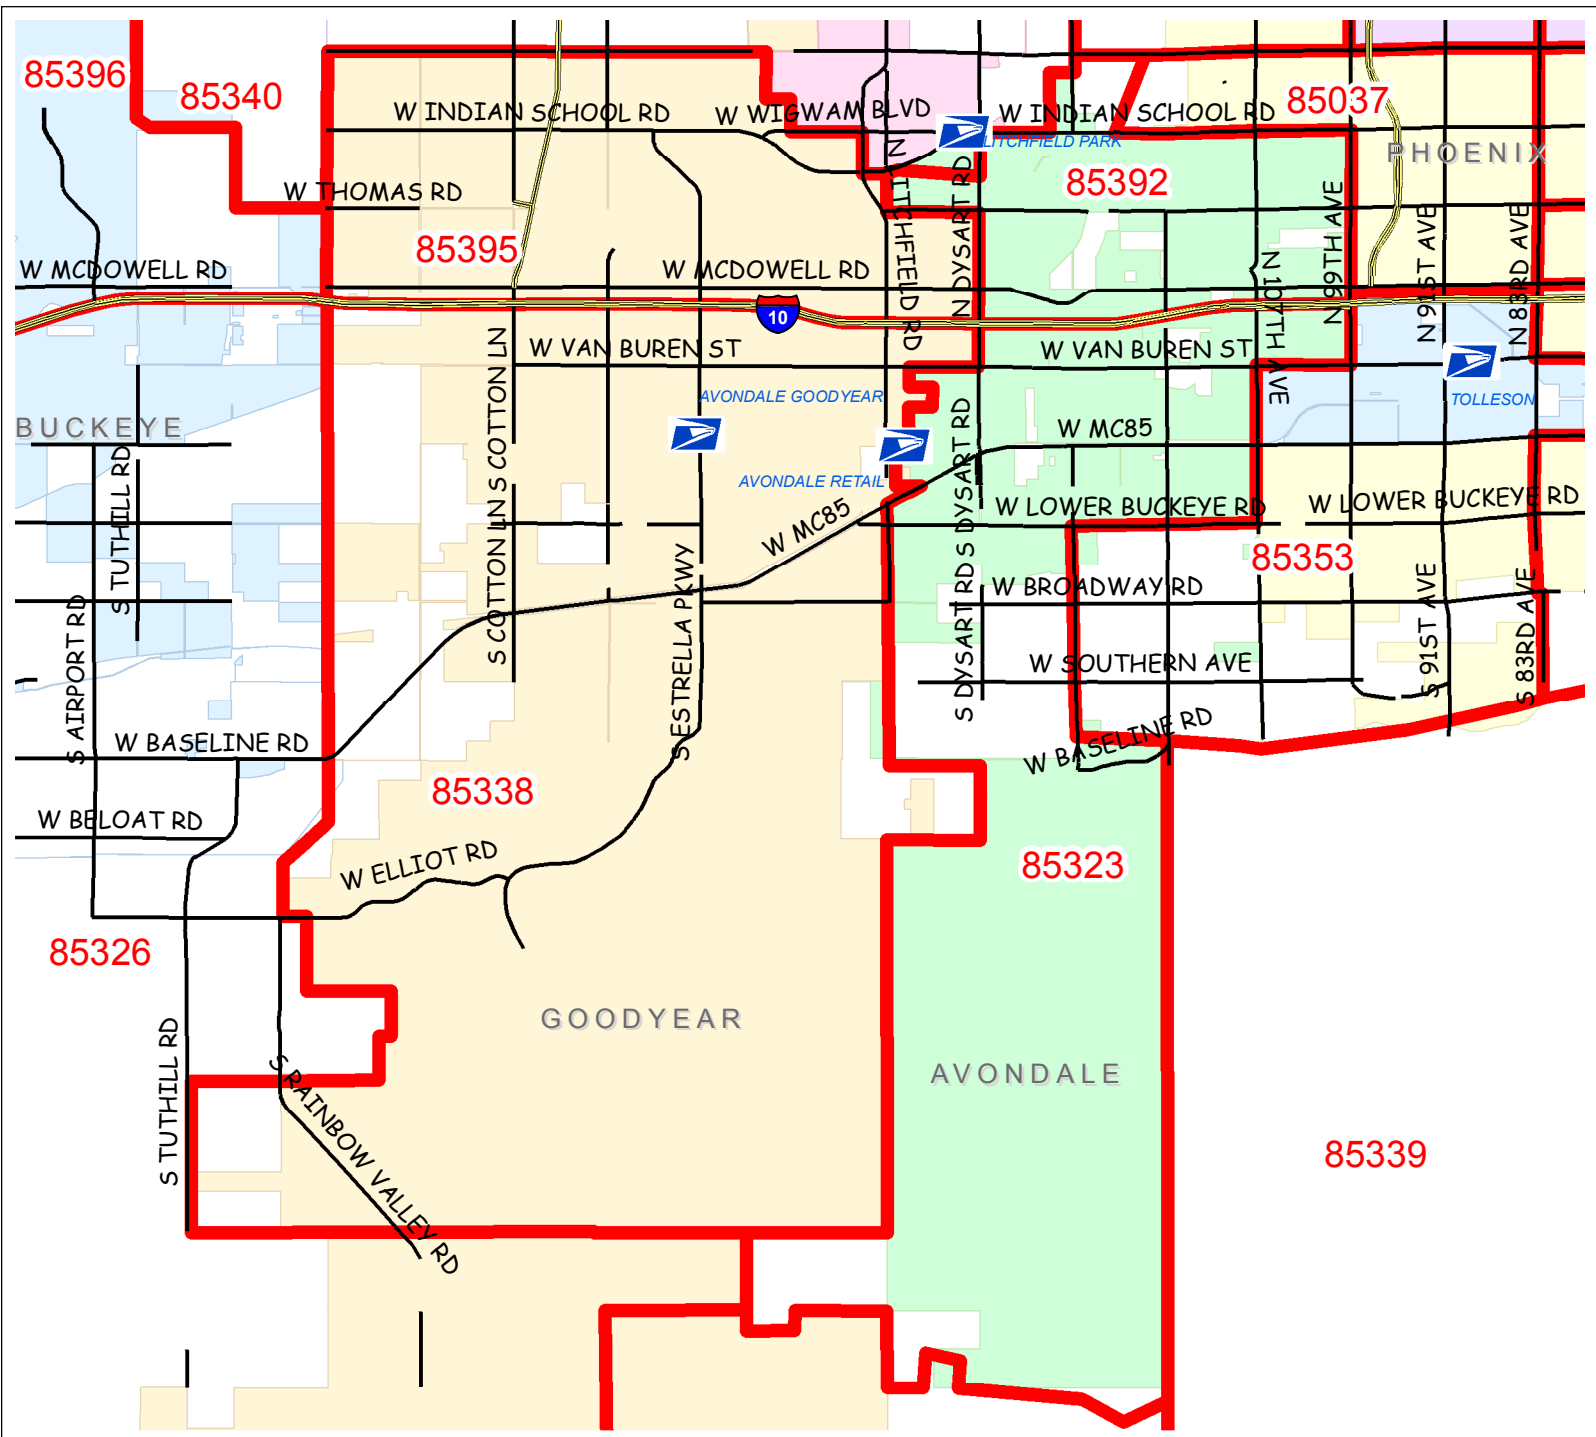

# Avondale - Goodyear, AZ 5-Digit ZIP Boundary Update

CURRENT ZIP CODE DATA				
ZIP Code	Res	Bus	Totals	Rts
85338	19333	603	19936	36

NEW ZIP CODE DELIVERY STATISTICS				
ZIP Code	Res	Bus	Totals	Rts
85338	11215	243	11458	19
85395	8118	360	8478	17

CURRENT ZIP CODE DATA				
ZIP Code	Res	Bus	Totals	Rts
85323	21972	711	22683	33

NEW ZIP CODE DELIVERY STATISTICS				
ZIP Code	Res	Bus	Totals	Rts
85323	9890	394	10284	15
85392	12082	317	12399	18

## New ZIPs Effective 7/1/07

-  freeways
-  major streets
-  New ZIP Boundary

USPS-Address Management Systems  
 Arizona District  
 4949 E Van Buren St. Room 62  
 Phoenix, AZ 85026-9321

602-225-3460

© 5/2007