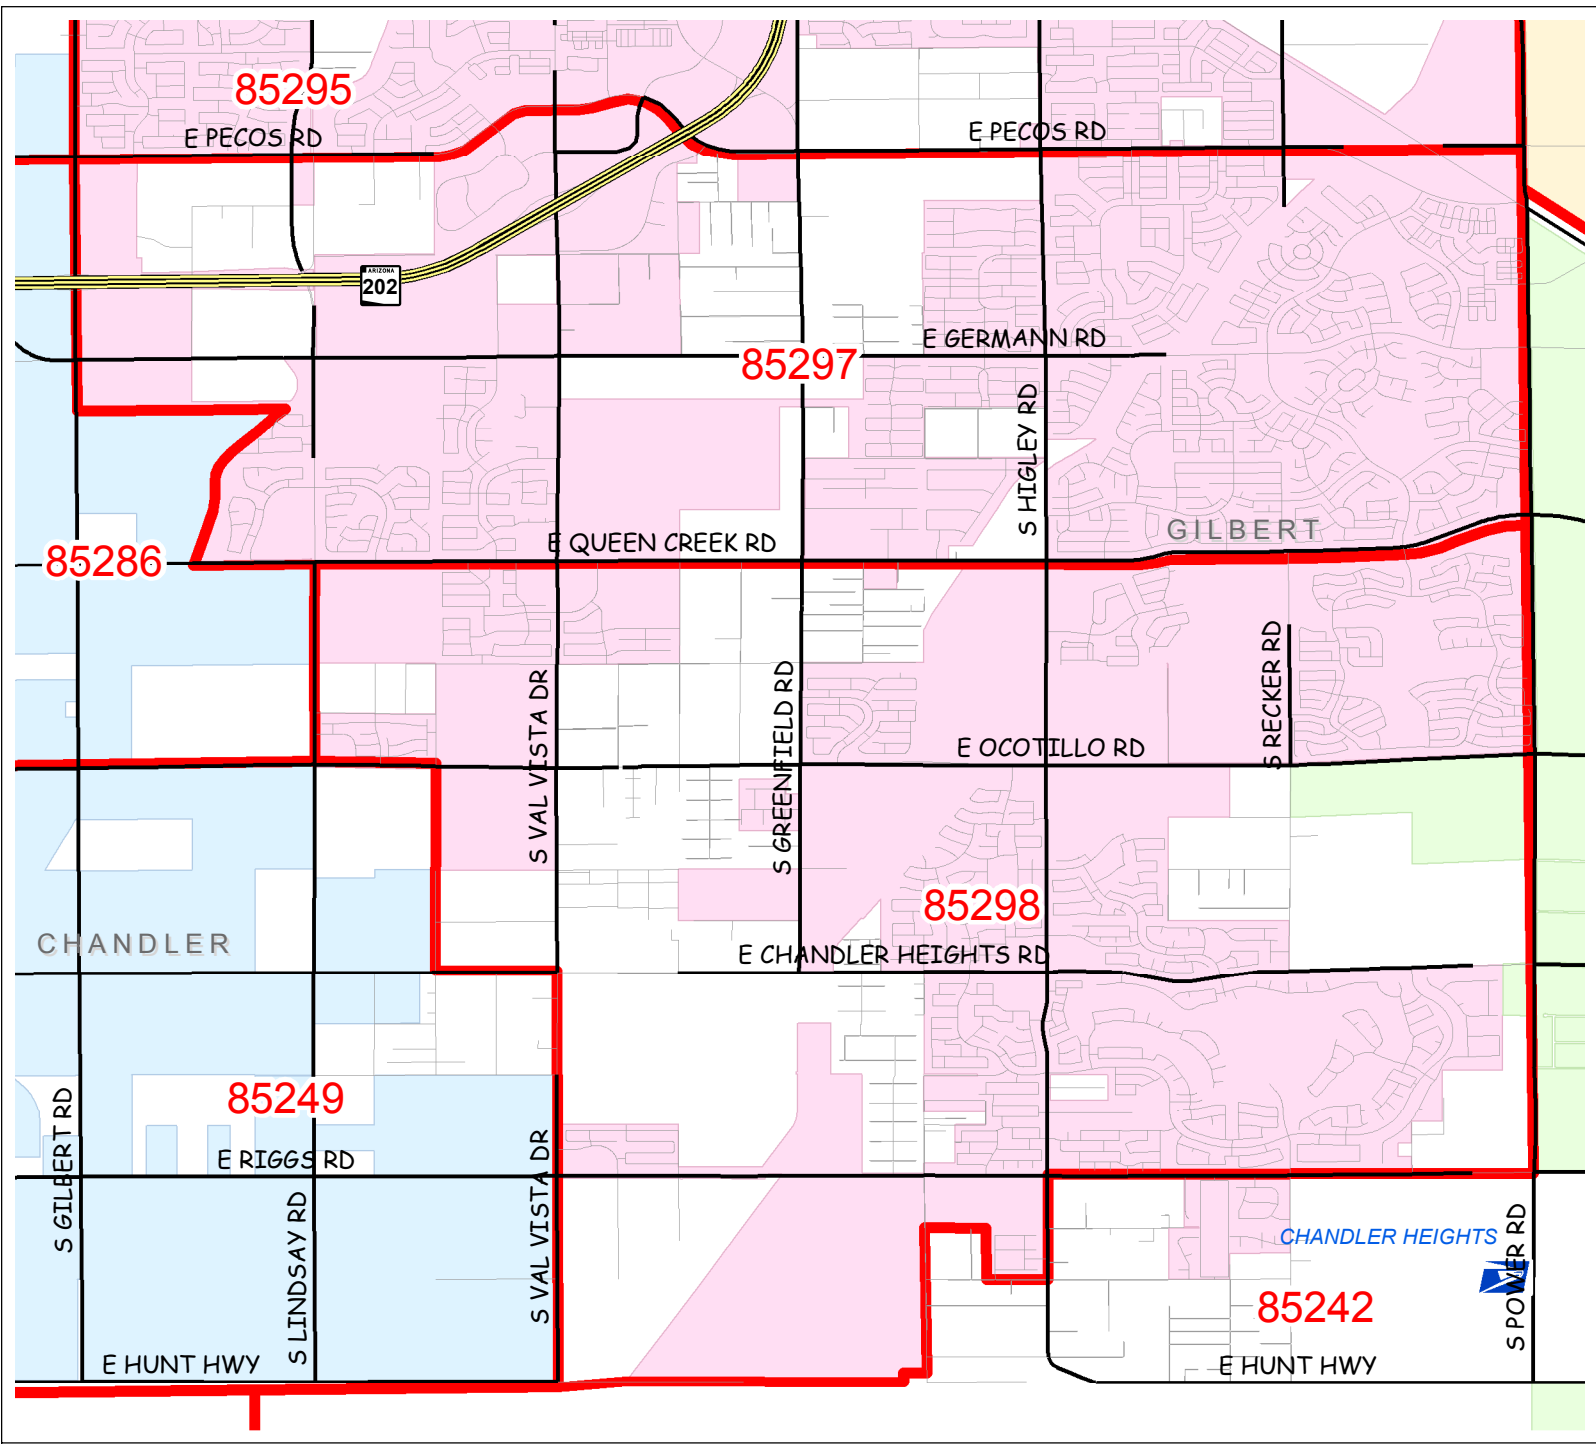

Gilbert, AZ 5-Digit ZIP Boundary Update

CURRENT ZIP CODE DATA

ZIP Code	Res	Bus	Totals	Rts
85249	18427	169	18596	34
85234	13887	769	14656	25
85236	5150	94	5244	14
85296	16986	547	17533	33
85297	12731	93	12824	24

NEW ZIP CODE DELIVERY STATISTICS

85234	16301	783	17084	29
85236	0	0	0	0
85295	3394	146	3540	13
85296	15962	482	16444	24
85297	9393	170	9563	18
85298	5840	27	5867	13

Chandler losing 447 deliveries to Gilbert 1 Rural Aux rte
 Higley losing 5,244 deliveries to Gilbert 8 routes & 3 RCAs
 Gilbert will also be adding 6 aux routes; 14 Total routes

New ZIPs Effective 7/1/07

-  freeways
-  major streets
-  New ZIP Boundary

USPS-Address Management Systems
 Arizona District
 4949 E Van Buren St. Room 62
 Phoenix, AZ 85026-9321

602-225-3460

© 5/2007