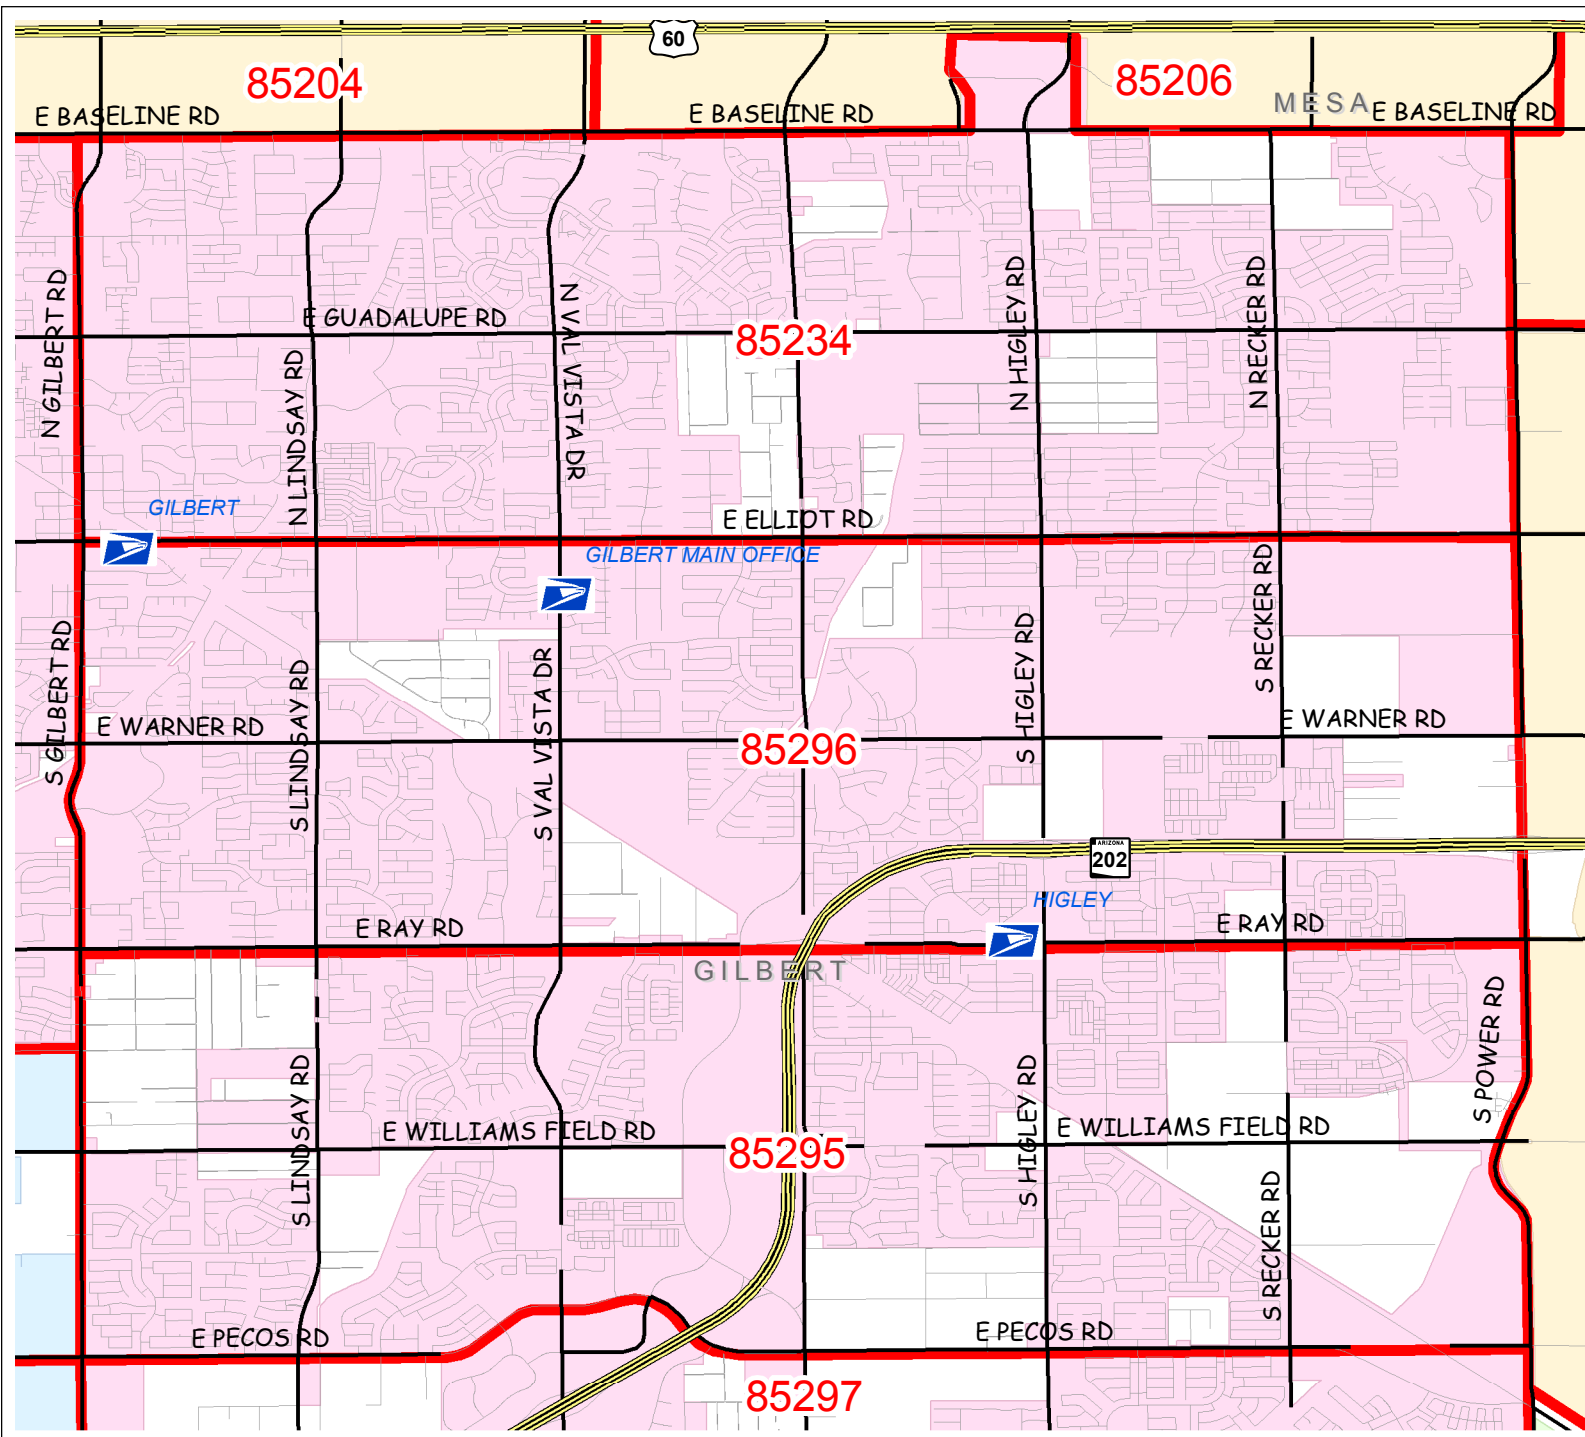

Gilbert, AZ 5-Digit ZIP Boundary Update

CURRENT ZIP CODE DATA

ZIP Code	Res	Bus	Totals	Rts
85249	18427	169	18596	34
85234	13887	789	14676	25
85236	5150	94	5244	14
85296	16986	547	17533	33
85297	12731	93	12824	24

NEW ZIP CODE DELIVERY STATISTICS

85234	16301	783	17084	29
85236	0	0	0	0
85295	3394	146	3540	13
85296	15962	482	16444	24
85297	9393	170	9563	18
85298	5840	27	5867	13

Chandler losing 447 deliveries to Gilbert 1 Rural Aux rte
 Higley losing 5,244 deliveries to Gilbert 8 routes & 3 RCAs
 Gilbert will also be adding 6 aux routes; 14 Total routes

New ZIPs Effective 7/1/07

-  freeways
-  major streets
-  New ZIP Boundary

USPS-Address Management Systems
 Arizona District
 4949 E Van Buren St. Room 62
 Phoenix, AZ 85026-9321

602-225-3460

© 5/2007